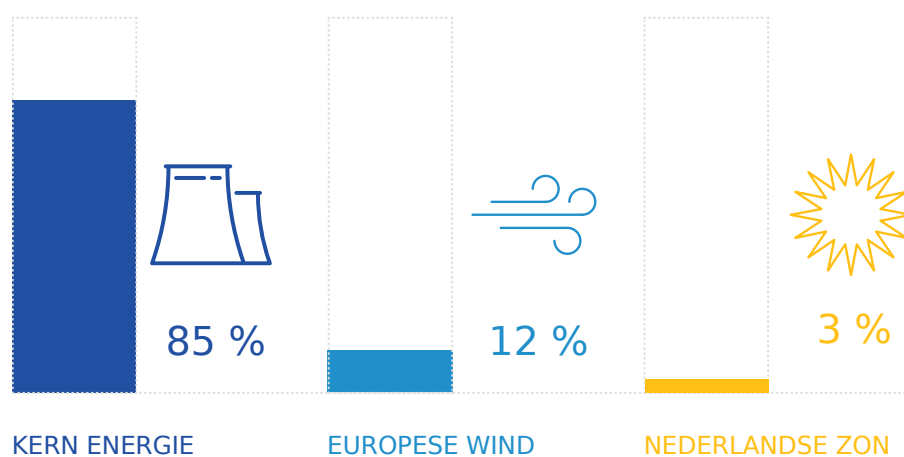

Specificatie energiemix

Milieuconsequenties

Kernafval (g/kWh) **0,00085**

CO₂ (g/kWh) **0,00**