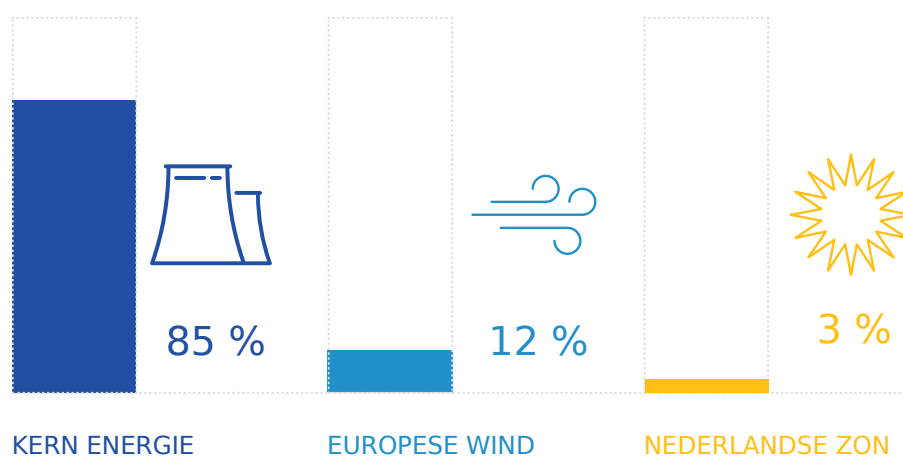

Gulf Stroometiket

2021

The background of the page is composed of several large, overlapping geometric shapes. A large dark blue shape occupies the top and right portions. A large orange shape is in the bottom left. A light blue shape is on the right side, overlapping the dark blue. A white shape is in the bottom right corner, overlapping the light blue and orange.

STROOMETIKET 2021

Deze gegevens zijn gecontroleerd door de overheid via de Autoriteit Consument & Markt (ACM)

Energiemix

15% Groene stroom

85% Grijs stroom

Specificatie energiemix

Milieuconsequenties

Kernafval (g/kWh) **0,85**