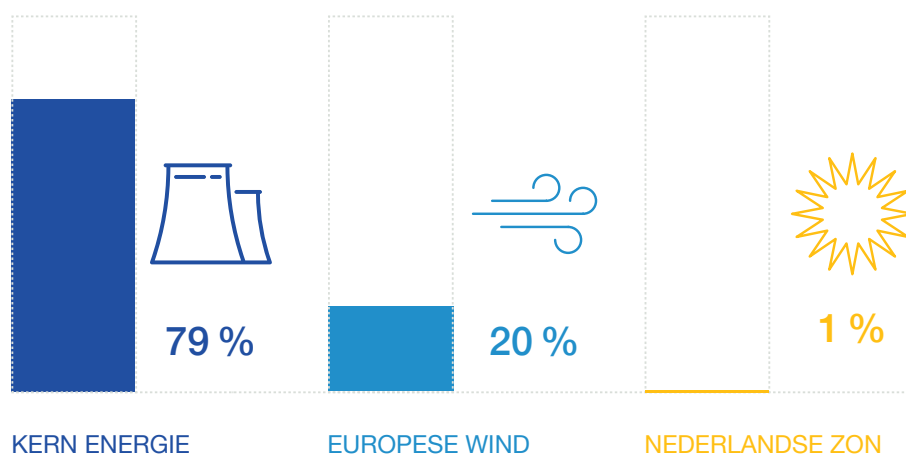

Gulf Stroometiket

2020

The background of the page is composed of several large, overlapping geometric shapes. A dark blue shape occupies the top and right portions. A large orange shape is in the bottom left. A light blue shape is on the right side, overlapping the dark blue. A white shape is in the bottom right corner, overlapping the light blue and orange.

STROOMETIKET 2020

Deze gegevens zijn gecontroleerd door de overheid via de Autoriteit Consument & Markt (ACM)

Energiemix

21% Groene stroom

79% Grijs stroom

Specificatie energiemix

Milieuconsequenties

Kernafval (g/kWh) 0,79