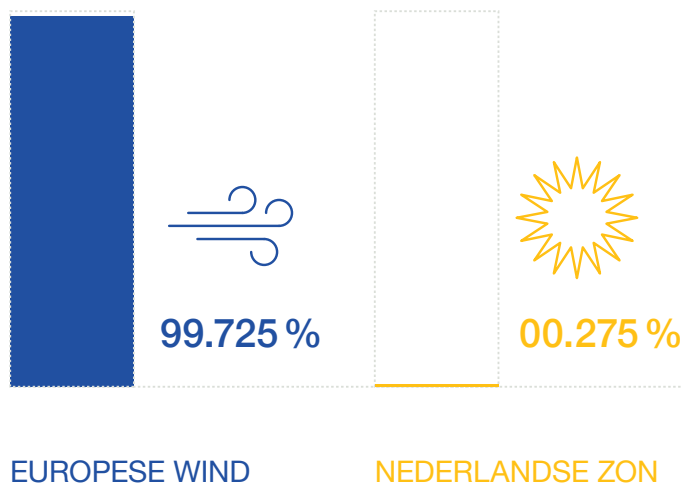

Specificatie energiemix

Milieuconsequenties

Kernafval (g/kWh) 0,00 %

CO₂ (g/kWh) 0,00 %