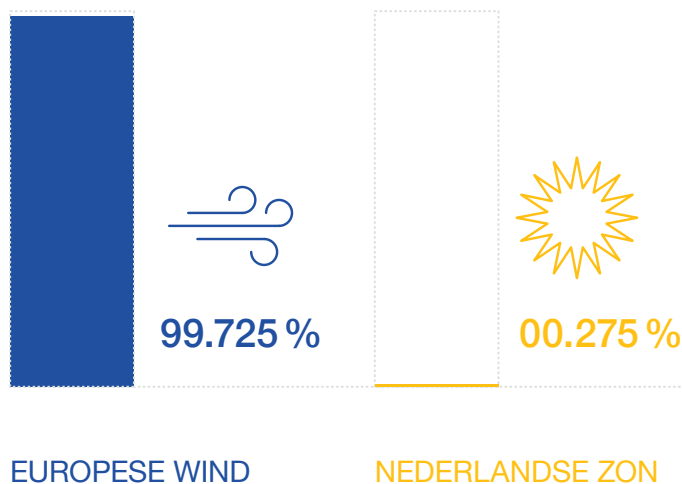

Gulf Stroometiket

2019

The background of the page is composed of several large, overlapping geometric shapes. A dark blue shape occupies the top and right portions. A large orange shape is in the bottom left. A light blue shape is on the right side, overlapping the dark blue. A white shape is in the bottom right corner, overlapping the light blue and orange.

STROOMETIKET 2019

Deze gegevens zijn gecontroleerd door de overheid via de Autoriteit Consument & Markt (ACM)

Energiemix

100% Groene stroom

0% Grize stroom

Specificatie energiemix

Milieuconsequenties

Kernafval (g/kWh) 0,00 %